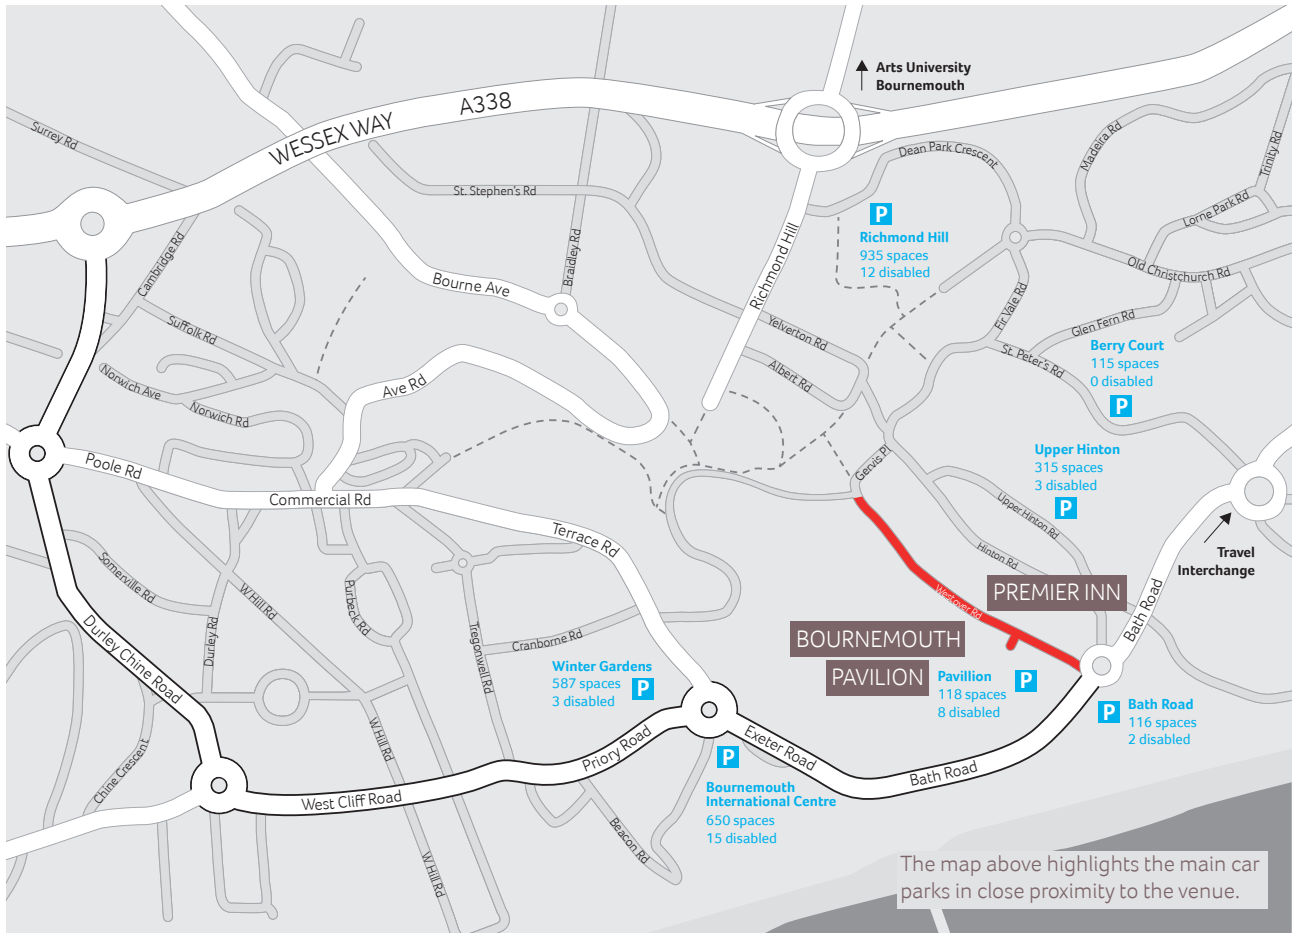

MAP OF BOURNEMOUTH

(INCLUDING CAR PARKS)

The map above highlights the main car parks in close proximity to the venue.

Bournemouth Pavilion	Mon-Sun	£2.50 for 2 hours + £1 per hour after	118 spaces/8 Disabled
Bath Road	Mon-Sun	£2.50 for 2 hours + £2 per hour after	116 Spaces/2 Disabled
Bournemouth International Centre	Mon-Sun	£2.50 for 2 hours + £2 per hour after	650 Spaces/15 Disabled
Richmond Hill Multi-story	Mon-Sun	£1.00 for 2 hours + £2.50 per hour after	935 Spaces/12 Disabled
Winter Gardens	Mon-Sun	£1.00 for 2 hours + £2.50 per hour after	587 Spaces/3 Disabled
Upper Hinton Road	Mon-Sun	£1.00 for 2 hours + £2.50 per hour after	315 Spaces/3 Disabled
Berry Court, St Peters Road	Mon-Sun	£1.00 for 2 hours + £2.50 per hour after	115 Spaces/0 Disabled