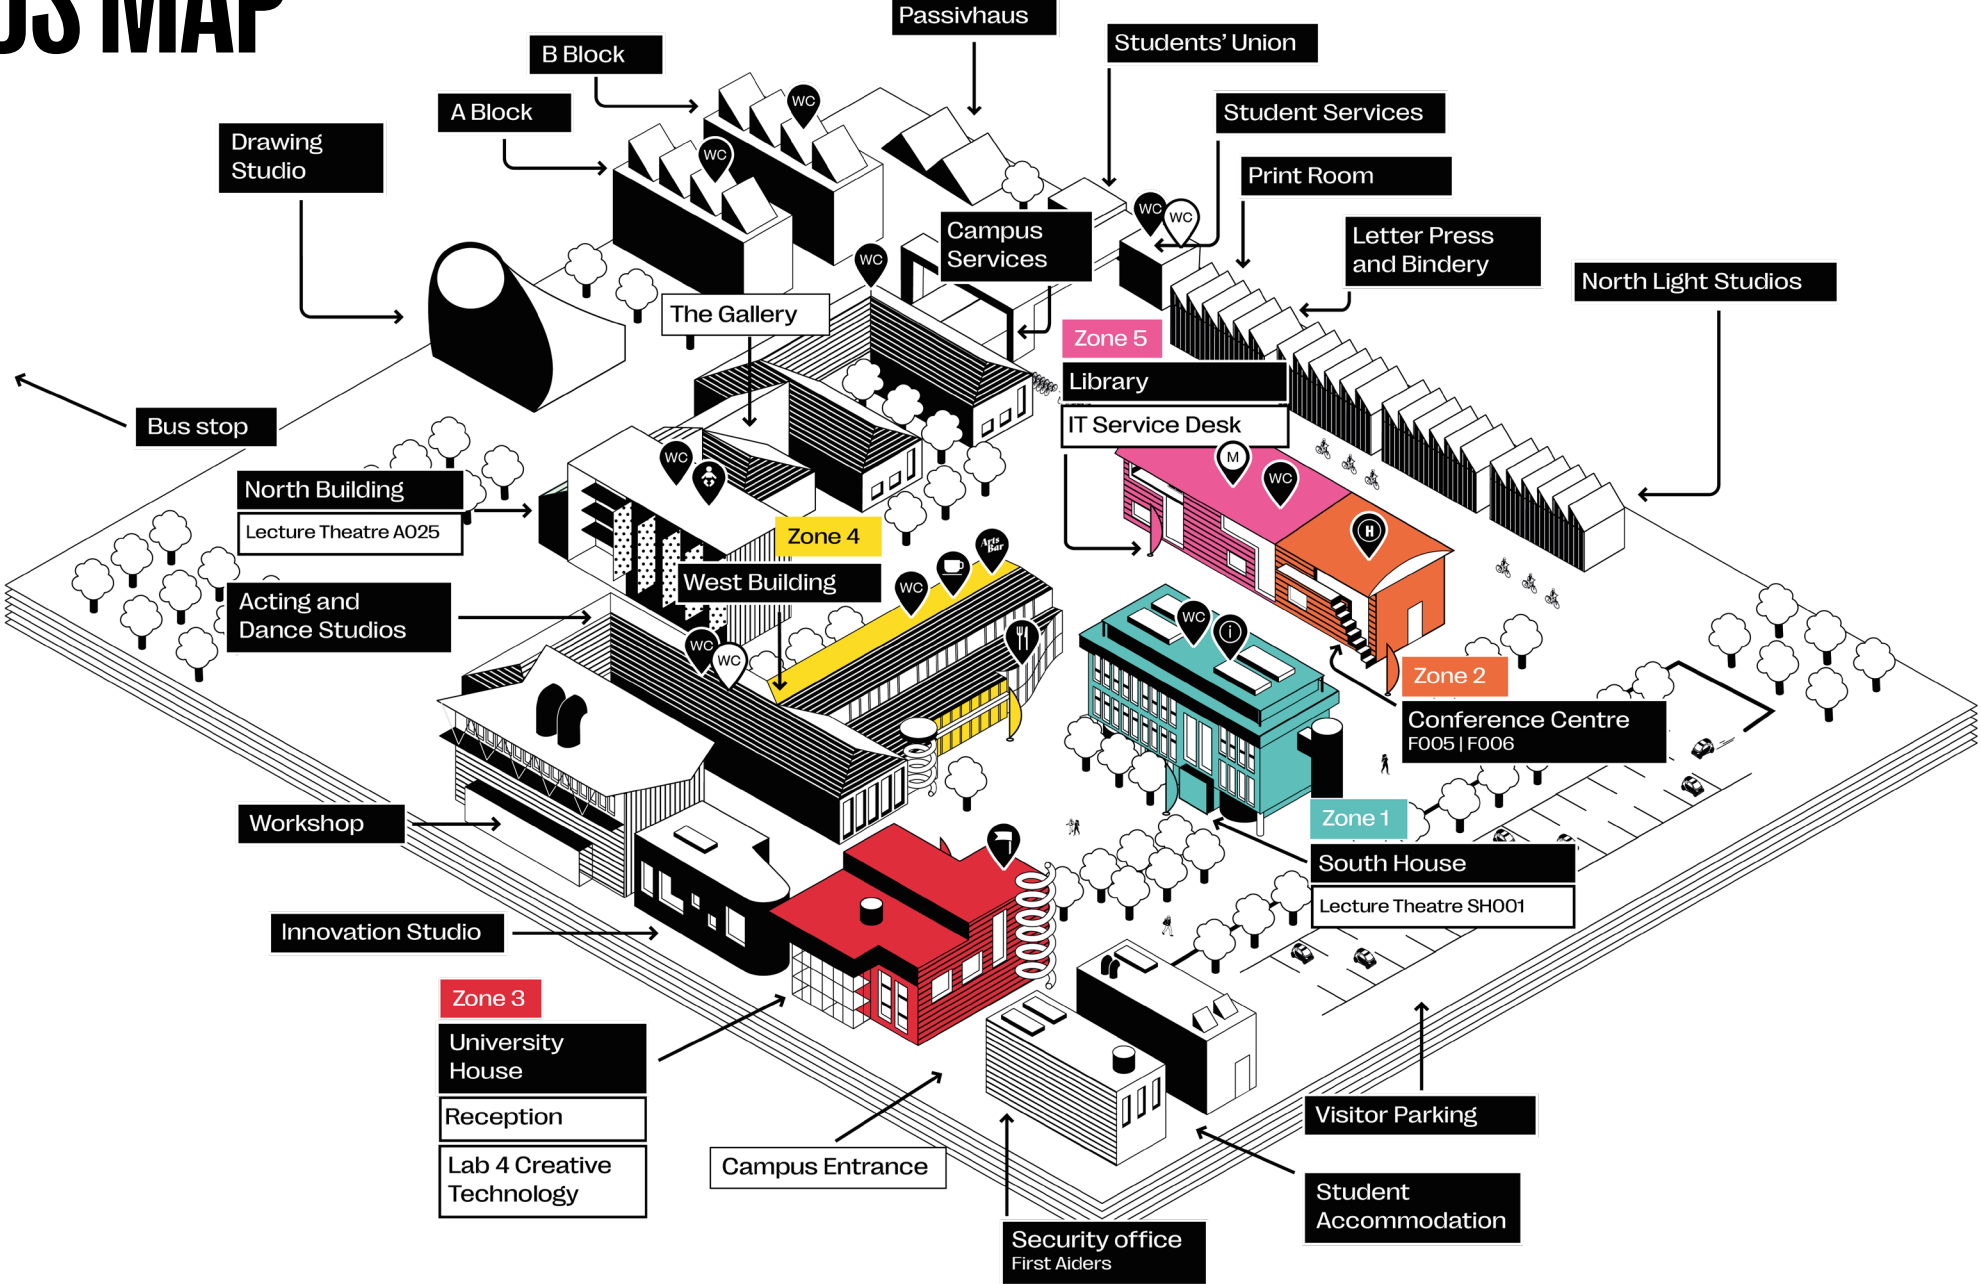

We'll be serving a wide range of refreshments and snacks throughout the day. Please refer to our map to see where you can take a pit-stop on campus.

VISIT HOME PARK

HOME PARK VIEWINGS

Please visit between 12.00 - 14.45.

PARKING

The nearest car park to the halls is York Road Car Park or Cotlands Road Car Park. Please scan the QR code below for directions.

TIMETABLE

All talks will be held in South House lecture theatre (● **Zone 1**).

CAMPUS MAP

CLEARING OPEN DAY LOCATIONS

Zone 1 - South House
 ⓘ Informative Talks – Welcome to AUB, Student Services and Admissions.
 Meet the Schools Directors Talk

Zone 2 - Conference Centre
 ⓘ Information Hub
 Schools Director Q+A