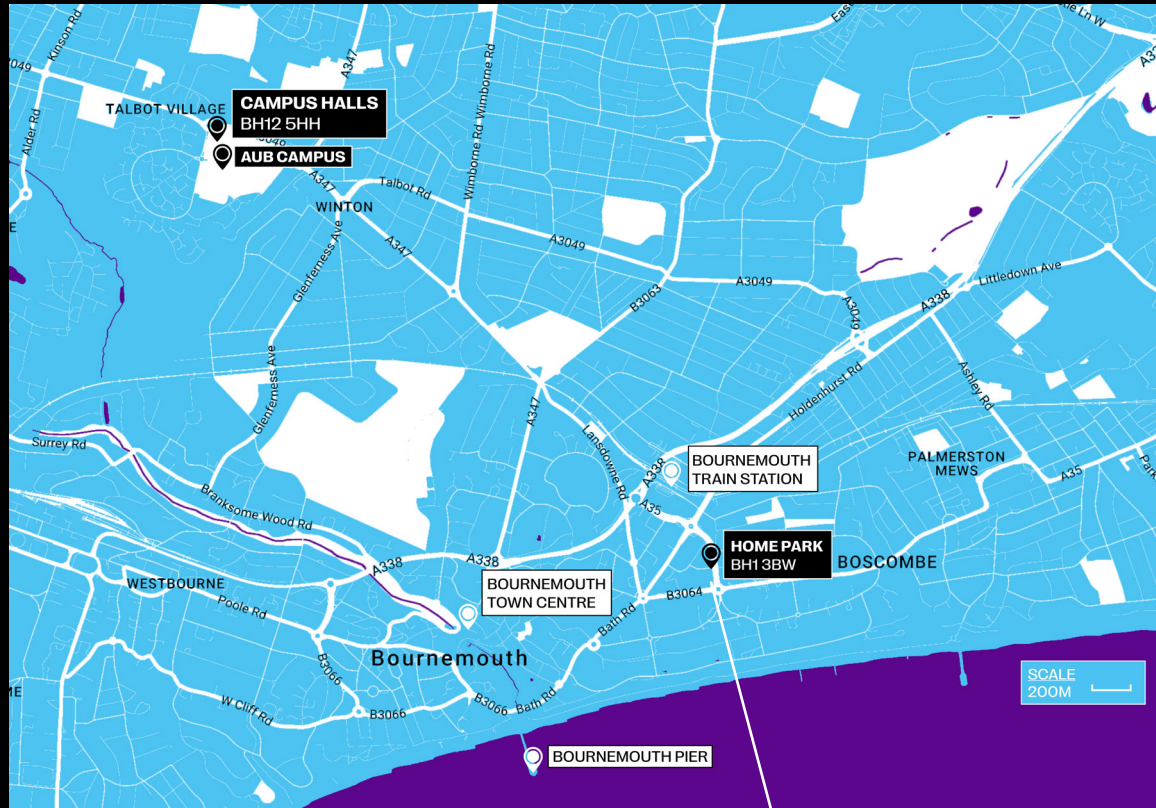

We'll be serving a wide range of refreshments and snacks throughout the day. Please refer to our map to see where you can take a pit-stop on campus.

VISIT HOME PARK

HOME PARK VIEWINGS

Please visit between 12.00 - 14.45.