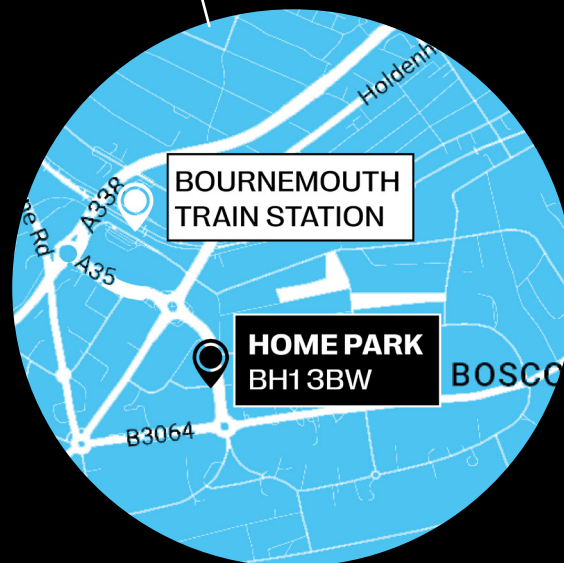

PARKING

The nearest car park to the halls is York Road Car Park or Cotlands Road Car Park. Please scan the QR code below for directions.

TIMETABLE

All talks will be held in South House lecture theatre (● **Zone 1**).