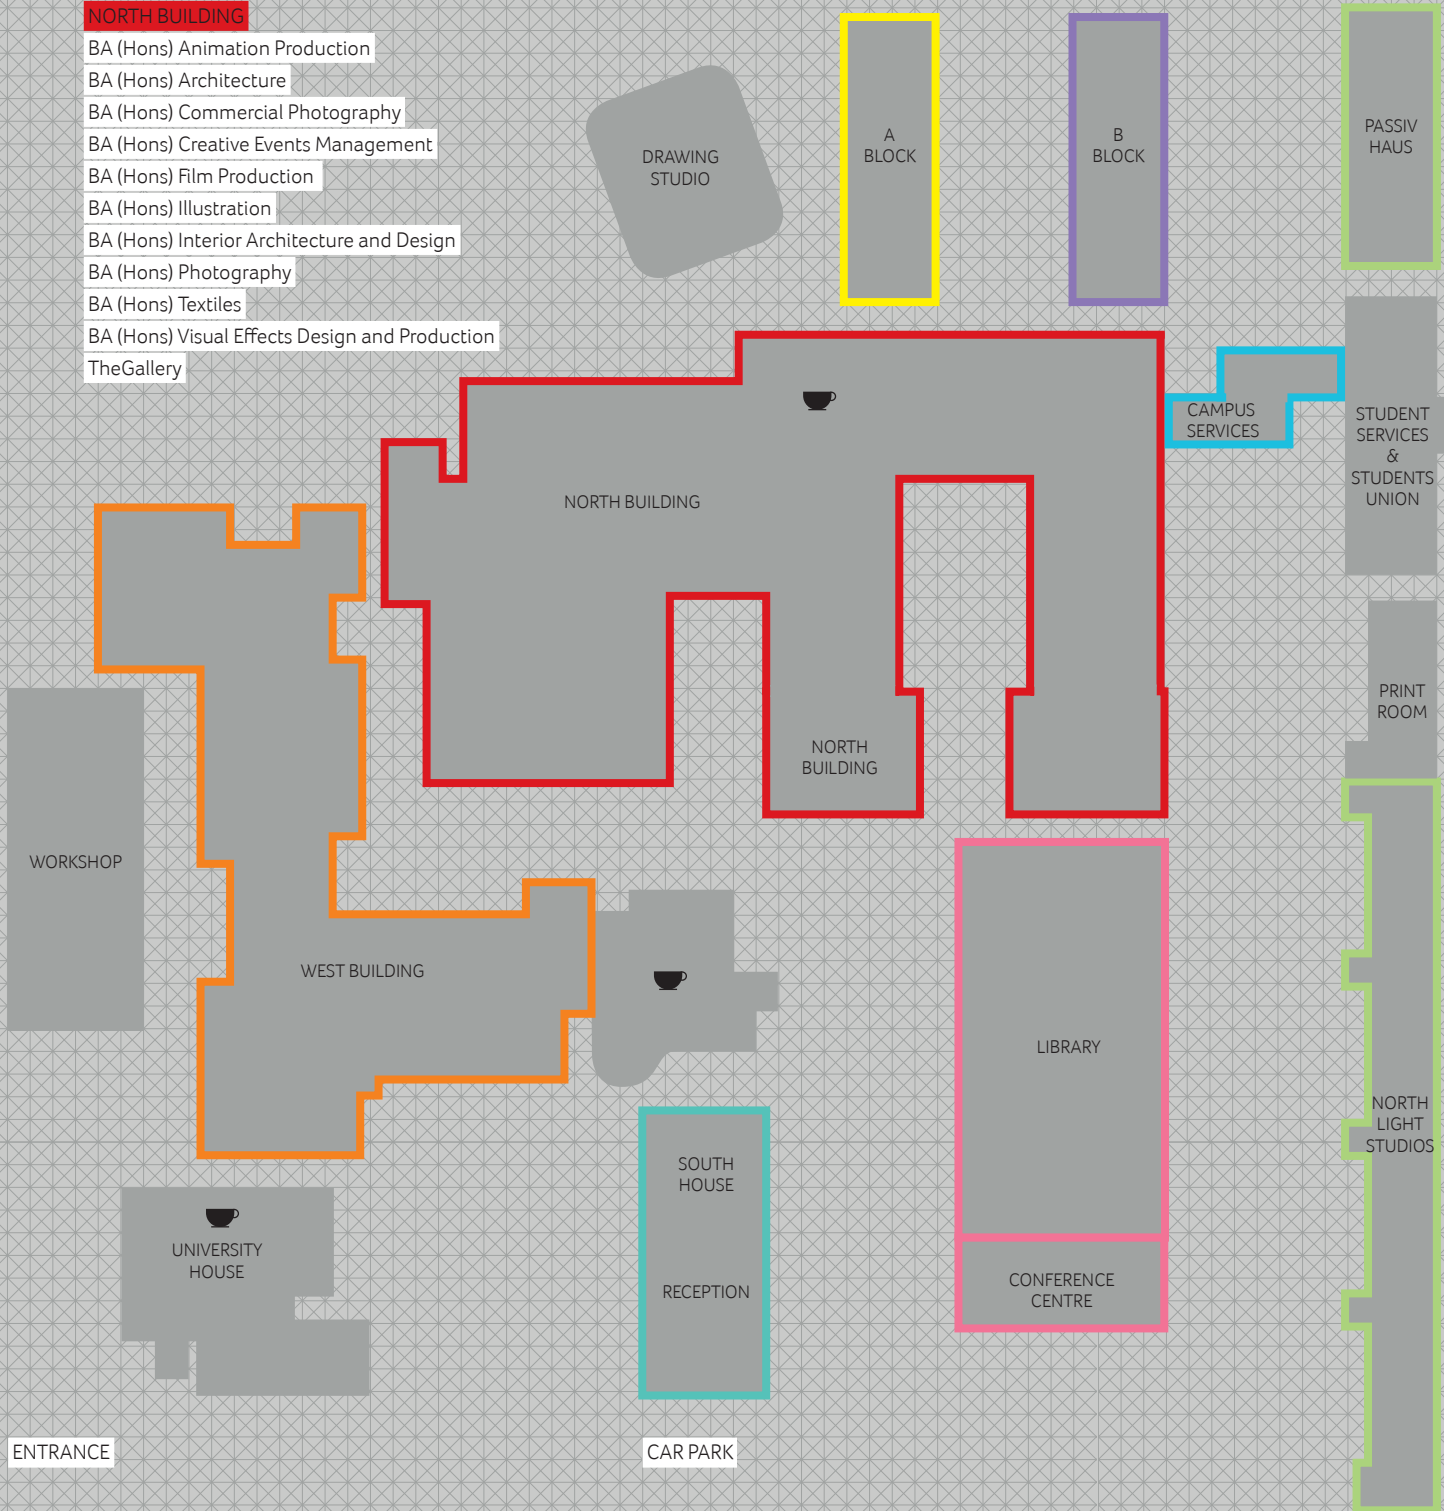

SOUTH HOUSE
BA (Hons) Graphic Design
BA (Hons) Visual Communication

WEST BUILDING
BA (Hons) Acting
BA (Hons) Dance
BA (Hons) Costume and Performance Design
BA (Hons) Fashion

A BLOCK
BA (Hons) Make-up for Media and Performance
BA (Hons) Modelmaking

B BLOCK
Preparation for HE

PASSIV HOUSE & NORTH LIGHTS STUDIO
BA (Hons) Fine Art

CONFERENCE CENTRE & LIBRARY

CAMPUS SERVICES
Goods In
Post Room
Facilities

Starbucks
Campus Shop
The Refectory
Arts Bar

NORTH BUILDING
BA (Hons) Animation Production
BA (Hons) Architecture
BA (Hons) Commercial Photography
BA (Hons) Creative Events Management
BA (Hons) Film Production
BA (Hons) Illustration
BA (Hons) Interior Architecture and Design
BA (Hons) Photography
BA (Hons) Textiles
BA (Hons) Visual Effects Design and Production
TheGallery

Wallisdown, Poole
Dorset, BH12 5HH

aub.ac.uk

facebook.com/inspiredAUB
twitter @inspiredAUB
instagram @inspiredAUB
#AUBMAKERS